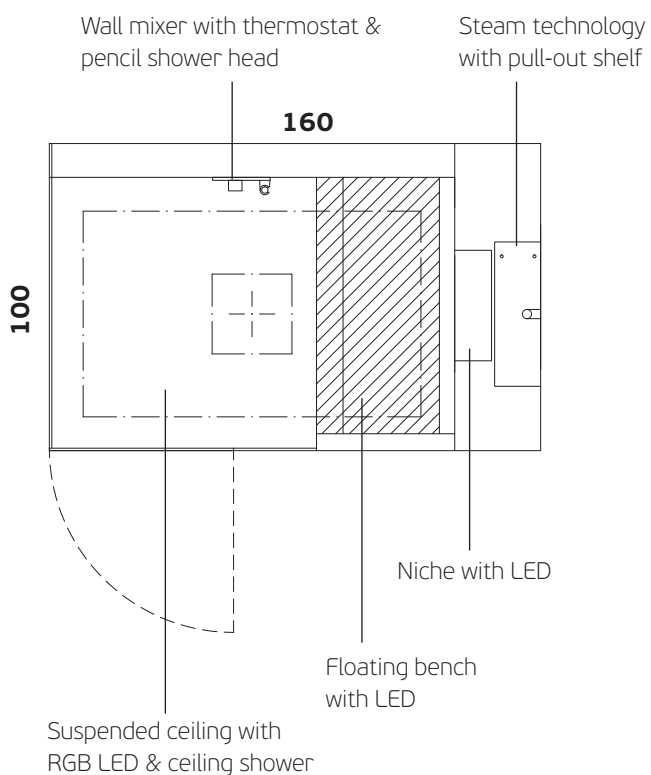

### Less is more at its best

Well-being is not purely a question of climate. The material, design and décor also shape the experience. The secret behind the elegant SteamFIT appearance is its solid surface material. Extremely resilient and easy to clean, this non-porous material is ultra-hygienic. Its matt-white surfaces make the steam shower a coveted design object. The optional storage niche and floating bench are also seamlessly integrated. The steam technology is completely concealed behind a pull-out compartment that blends harmoniously with the overall design.

## Personal spa experience

No larger than a conventional shower, SteamFIT also fits perfectly into compact rooms. Whether free standing, built into a niche or as a replacement for an existing bath or shower, its cabin is made to measure and then equipped according to your specifications. We can make the experience even more atmospheric with LED modules, speakers or even an aroma system. Whatever effect you are hoping to achieve, the result is sure to be deeply relaxing.

### Example layout